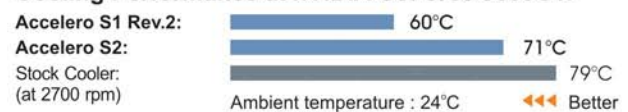

Cooling Performance at nVIDIA GeForce 9600GT: