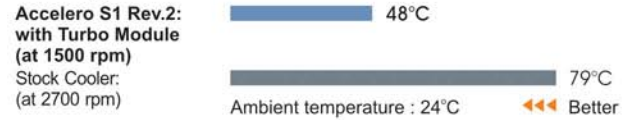

Model:	Accelero S2
Heat Sink:	140 L x 188 W x 32 H (mm)
Heatpipe:	6mm x 2 heatpipes
Weight:	202g
Compatibility:	ATI Radeon HD 3600 series nVIDIA GeForce 9600 GT, 8500 series

Cooling Performance at nVIDIA GeForce 9600GT:

Noise Level at nVIDIA GeForce 9600GT:

Turbo Module

Boost Up Your Passive Cooling

Fan:	80mm x 2 fans
Fan Speed:	1500 RPM
Air Flow:	42 CFM / 71.4 m ³ /h
Weight:	35g

Cooling Performance at nVIDIA GeForce 9600GT:

Noise Level at nVIDIA GeForce 9600GT:

"Incredible thermal performance coupled with dead silent operation makes it easy to recommend the Accelero S1 Rev 2."

"The Arctic Cooling Accelero S1 Rev 2 with good air flow represents what can easily be called one of the best values in today's high-end aftermarket GPU coolers."