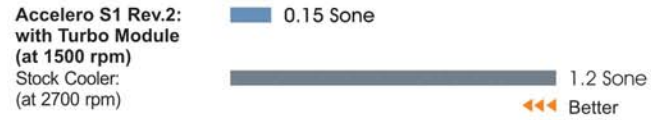

Accelero S

Silent Passive Cooler for Enthusiast-Grade Graphics Cards

Model:	Accelero S1 Rev.2
Heat Sink:	138 L x 215 W x 33 H (mm)
Heatpipe:	6mm x 4 heatpipes
Weight:	268g
Compatibility:	ATI Radeon HD 3800, 3600 series nVIDIA GeForce 9600 GT, 8800 GT, 8800 GTS (G92)

Model:	Accelero S2
Heat Sink:	140 L x 188 W x 32 H (mm)
Heatpipe:	6mm x 2 heatpipes
Weight:	202g
Compatibility:	ATI Radeon HD 3600 series nVIDIA GeForce 9600 GT, 8500 series

Cooling Performance at nVIDIA GeForce 9600GT:

Noise Level at nVIDIA GeForce 9600GT:

Turbo Module

Boost Up Your Passive Cooling

Fan:	80mm x 2 fans
Fan Speed:	1500 RPM
Air Flow:	42 CFM / 71.4 m ³ /h
Weight:	35g

Cooling Performance at nVIDIA GeForce 9600GT:

Noise Level at nVIDIA GeForce 9600GT:

"Incredible thermal performance coupled with dead silent operation makes it easy to recommend the Accelero S1 Rev 2."

"The Arctic Cooling Accelero S1 Rev 2 with good air flow represents what can easily be called one of the best values in today's high-end aftermarket GPU coolers."