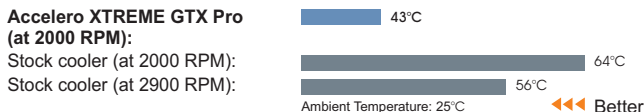

Cooling performance at nVIDIA GeForce GTX 285: