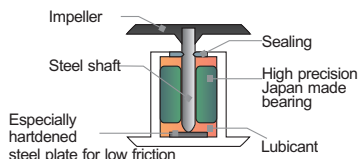

Fluid Dynamic Bearing