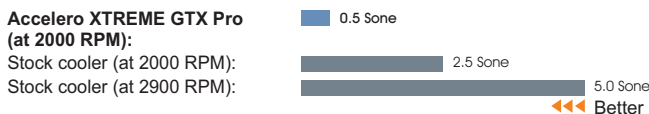

Noise level at nVIDIA GeForce GTX 285:

"ARCTIC COOLING offer an excellent solution for the latest GeForce graphics card." – *Rexware, France*