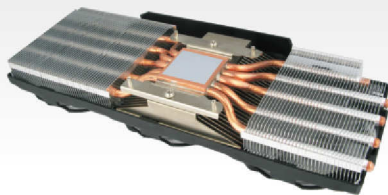

Accelero XTREME GTX Pro

Ultimate Cooling Weapon for Enthusiast-Grade Graphic Cards

As an upgraded version of the acclaimed *Accelero XTREME GTX 280*, the **Accelero XTREME GTX Pro** is a multi-compatible cooler for nVIDIA GTX series.

This 3-fan cooling solution is also equipped with 5 heatpipes and an optimised heatsink to provide exceptional temperature reduction performance. Together with ARCTIC COOLING patented acoustic design, **the Accelero XTREME GTX Pro** is an ideal cooler for enthusiasts to boost overclock potential.