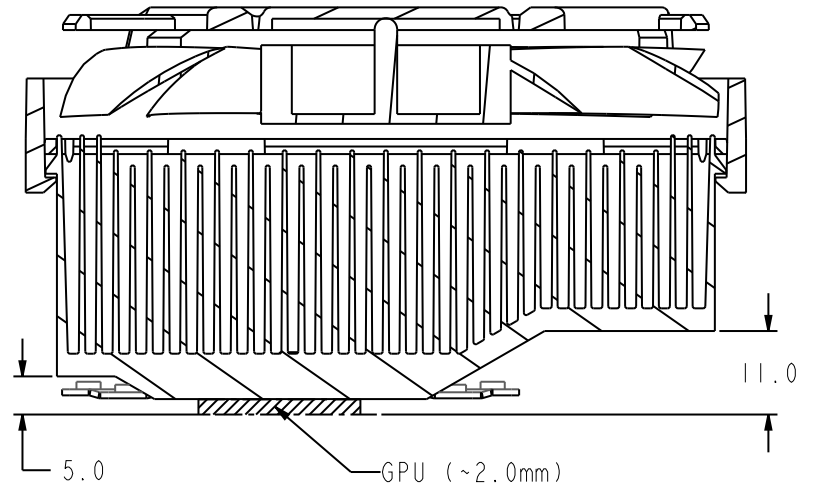

Arctic Cooling Switzerland AG

TITLE

Accelero L2 Pro

Revision:

Rev 01

SCALE: 1:1

UNIT:mm

SIZE: A4

CROSS-SECTION B-B

CROSS-SECTION A-A

Arctic Cooling Switzerland AG

TITLE

Accelero L2 Pro

Revision:

Rev 01

SCALE: 1:1

UNIT: mm

SIZE: A4