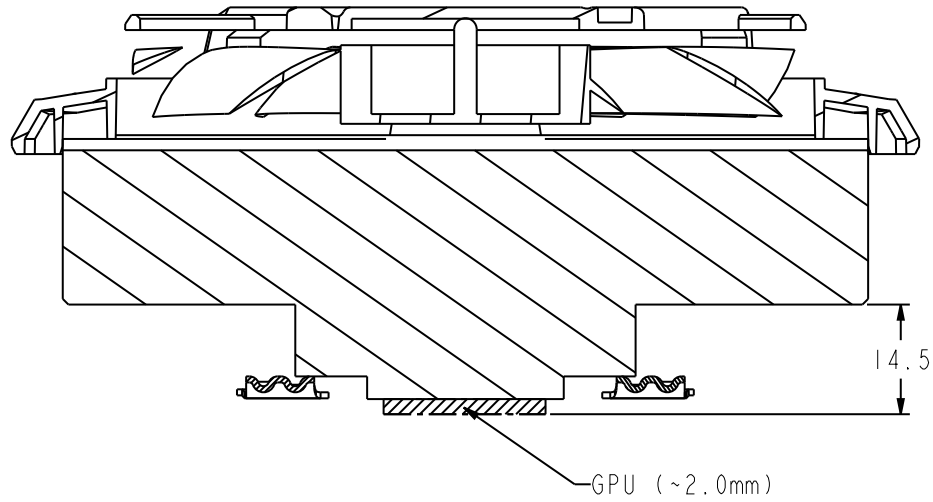

CROSS-SECTION B-B